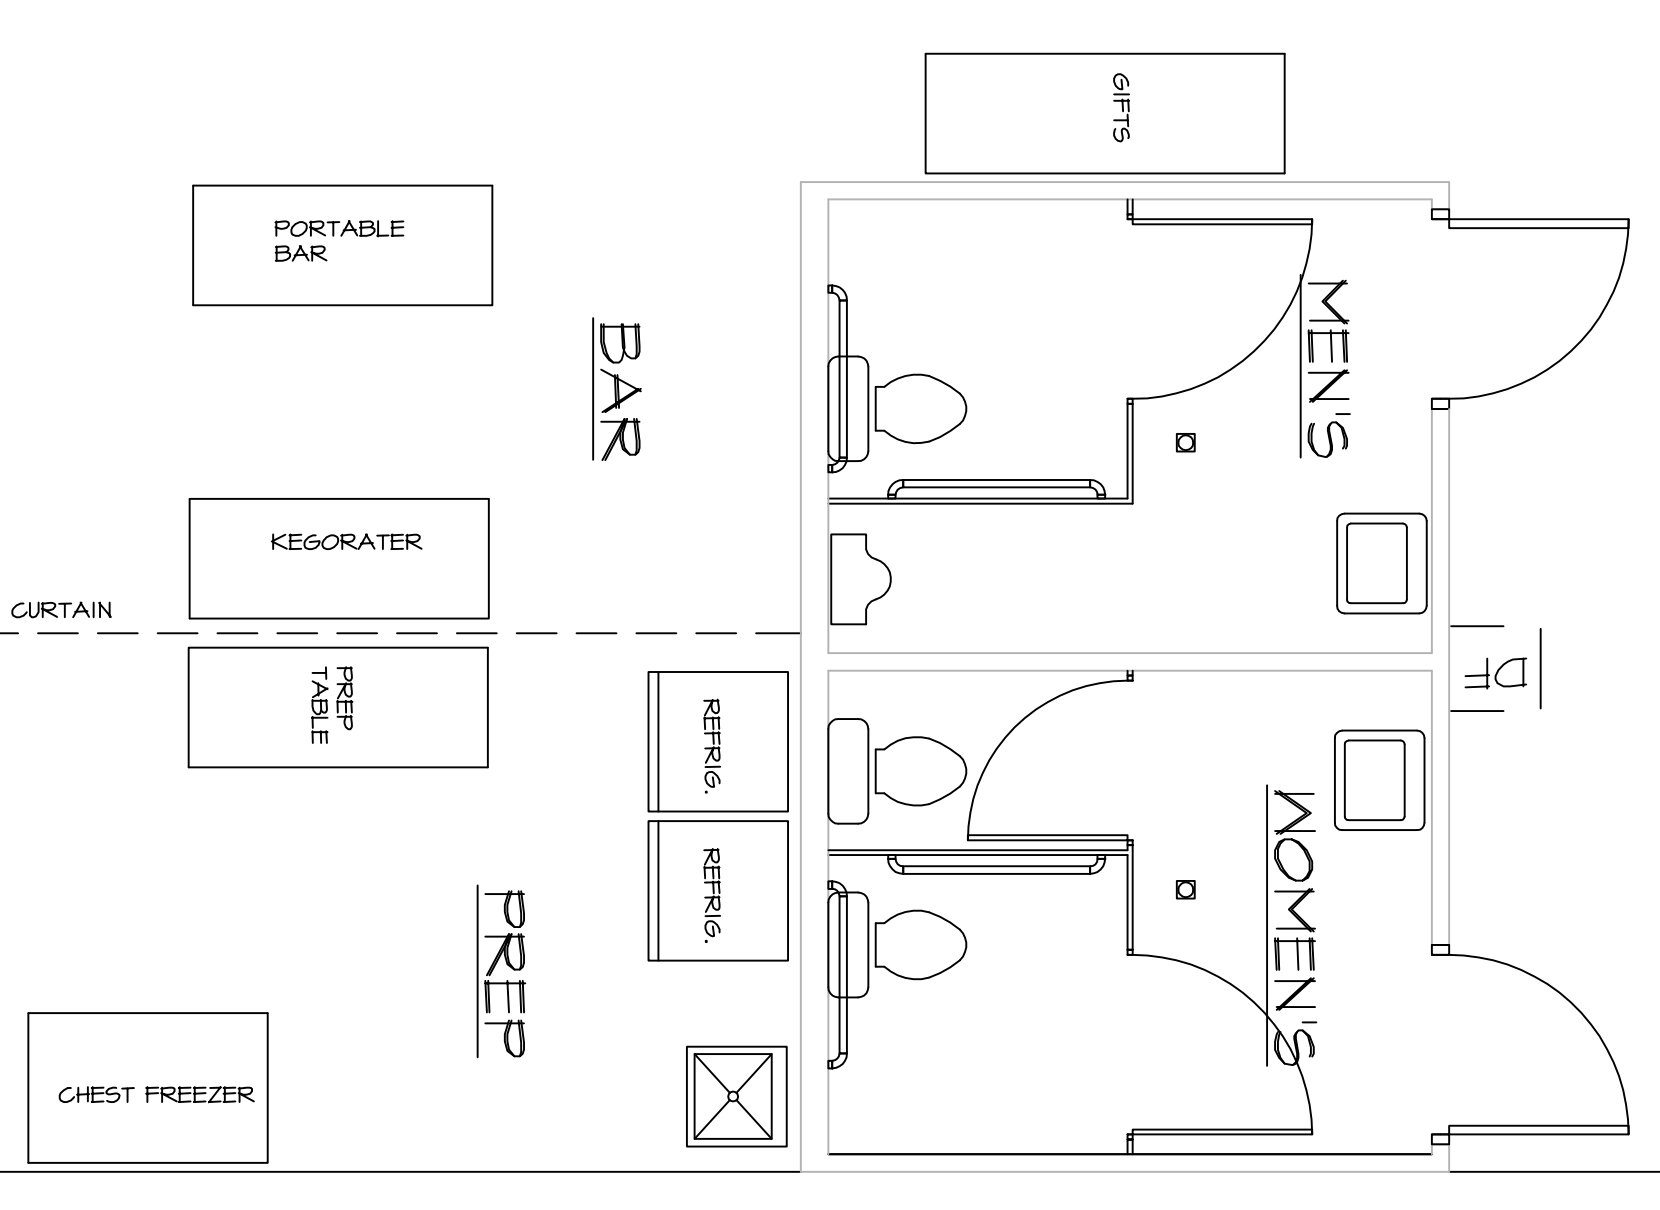

OPEN FLOOR PLAN

DJ/BAND

DANCE FLOOR/
BUFFET

PATIO

PORTABLE BAR

KEG COOLER

PREP TABLE

CHEST FREEZER

BAR

PREP

MENS

WOMENS

SHIRTS

CURTAIN

REFRIG.

REFRIG.